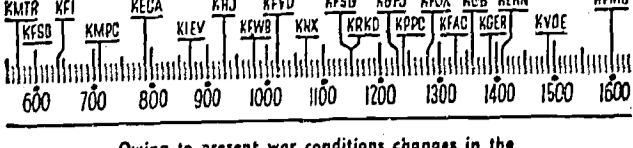

YOUR Radio-TODAY

Owing to present war conditions changes in the programs listed may be made without notice.

- 5:30 A.M.**
 ERKD—Chuck Wagon. News. 3:45.
 KNX—Wake Up. Smile. 4:45. Jamboree. 5.
6 to 7 A.M.
 KHJ—Variety.
 KPAC—Music.
 KMTR—Spanish Tunes.
 KECA—Poor Poska Almanac. 6:30.
 KNX—Variety. News. 6.
 KPVD—Spanish Music.
 KGFJ—Serenade.
 KPWB—News. Music. News.
 KRKD—Cathedral Hour. News. 6:30.
 KFI—Farm. Home. Agriculture. 6:45.
 KFOX—El Despertador. 5 to 7:30.
 KMPC—Yawn Patrol. 6:30. News. 6:15. Yawn Patrol. 6:30. Smile Morning. 6:45.
 KGER—News. Bugle Boy. 6:05.
7 A.M.
 KPWB—Lou Marcell. 1/2 hr.
 KHJ—Top o' Morning. News.
 KECA—Fleetwood Lawton.
 KGFJ—News.
 KPVD—Serenade.
 KFI—News.
 KFOX—El Despertador. cont.
 KPAC—Pastor Reynolds.
 KRKD—Early Riser
7:15 A.M.
 KHJ—Music Clock.
 KMPC—News.
 KECA—Music Clock.
 KFI—Fleetwood Lawton.
 KRKD—Music. California Employment.
 KFOX—El Despertador.
 KGFJ—Music. Stocks.
 KNX—Songs. 7:20.
 KGER—Aubrey Lee. 1/2 hr.
 KPVD—Jubilee. 10 9.
7:30 A.M.
 KMPC—Variety. 1 hr.
 KECA—News.
 KGFJ—Harmony.
 KFI—Reveille Roundup.
 KHJ—Variety.
 KFOX—Oira Graves.
 KRKD. KNX—News.
 KPAC—Music.
7:45 A.M.
 KNX—News Analyst.
 KFI—Sam Hayes.
 KFOX—About Time.
 KGFJ—Friendly Adviser.
 KRKD—Early Riser.
 KECA—Music Clock.
 KPAC. KHJ. KPWB—Music.
8 A.M.
 KPVD—Jubilee. cont.
 KHJ—Breakfast Club.
 KGFJ—News. Stocks.
 KPAC—Sacred Heart.
 KNX—Treat Time.
 KFI—Johnny Murras.
 KPWB—Music.
 KFOX—Headlines.
 KRKD—Music.
 KGER—“Soul Patrol.”
 KECA—Music Clock.
8:15 A.M.
 KFI—Talk.
 KPWB—News.
 KFOX—Medical.
 KPAC—Music.
 KGFJ—Serenade.
 KNX—Your Neighbor.
 KECA—Breakfast Club.
 KMPC—Markets. Sports.
 KGER—Mizpah Hrs. 1/2 hr.
8:30 A.M.
 KECA—News.
 KMPC—Unity Word.
 KFI—News.
 KNX—Hymns.
 KHJ—News.
 KPAC—Garden School.
 KGFJ—Hits.
 KPWB—Music.
 KGER—Cheerful Earful.
 KRKD—News. Music.
8:45 A.M.
 KECA—Robt. L. Johnson.
 KFI—David Harum.
 KPAC. KPVD. KFOX—Music.
 KNX—Stories America Loves.
 KPWB—Music.
 KHJ—Twix Is Bent.
 KGER—Moods.
9 A.M.
 KECA—Southernaires.
 KHJ—John B. Hughes.
 KPAC—Unity Viewpoint.
 KMPC—News.
 KNX—Kate Smith.
 KGER—Rev. Parkham.
 KGFJ—Songs. News.
 KFOX—Rev. Ivie.
 KFI—What's Doing.
 KRKD—Sazbrush Serenade.
 KMTR. KPVD. KPWB—Music.
9:15 A.M.
 KNX—Big Sister.
 KMPC—Way to Glamour.
 KGER—March Ahead Time.
 KPVD—News.
 KECA—Songs.
 KPWB—Music.
 KHJ—Talk.
 KGFJ—Don Bailey.
 KFI—Talk.
 KMTR—News.
 KPAC—Medical.
9:30 A.M.
 KPWB—News.
 KNX—Romance Helen Trent.
 KECA—Here's to Ladies.
 KPVD—Medical.
 KRKD—Music.
 KMPC—Family Bible.
 KGFJ—Music.
 KFI—News.
 KMTR—W. B. Record.
 KGER—Radio Revival.
 KPAC. KFOX—Music.
9:45 A.M.
 KMPC. KRKD—News.
 KECA—Music.
 KNX—Gal Sunday.
 KMTR—Variety.
 KFI—Road of Life.
 KGER—Full Gospel.
 KHJ—Words. Music.
 KPAC—Philosopher.
 KFOX—Music.
 KPWB—Music.
 KPVD—Parade
10 A.M.
 KPWB—Music.
 KECA—Vance. Lila.
 KPVD—Symphony.
 KRKD—Paddock Flashes.
 KGFJ—Music.
 KFI—Talk.
 KNX—Life Can Be Beautiful.
 KMPC—Variety.
 KHJ—News. Hardy.
 KPAC—Serenade. 1/2 hr.
 KMTR—Lutheran Church.
 KGER—Full Gospel.
10:15 A.M.
 KHJ—Government Girl.
 KPWB—Music.
 KFI—Bess Johnson.
 KGFJ—Medical.
 KFOX—Music.
 KECA—Breakfast.
 KMTR—Special Events.
 KGER—Kingdom Within.
 KNX—Woman in White.
 KRKD—Medical
10:30 A.M.
 KGER. KFOX—Music.
 KNX—Right to Happiness.
 KRKD—Bachelor's Children.
 KHJ—P.T.A.
 KMTR—Front Page Farrell.
 KPAC—News.
 KPWB—Songs.
 KMPC—Union Mission.
10:45 A.M.
 KNX—Songs.
 KHJ—Talk.
 KFOX—Vera Morris.
 KPWB—News. Music.
 KRKD—News. Music.
 KFI—Dr. Kate.
 KECA—War News.
 KMTR—Special Events.
 KPAC—Congregational Church.
 KGER—Sunshine Pastor.
11 A.M.
 KMPC—Variety.
 KFOX—Victor Lindlahr.
 KPVD—Piano.
 KNX—Bright Horizon.
 KGFJ—Stocks. News.
 KPAC—Ensemble.
 KMTR—Dr. Talbot.
 KPWB—Music.
 KFI—Light of World.
 KPVD—News.
 KRKD—Student News.
 KRKD—Matamoros. Pianist.
11:15 A.M.
 KFI—Mystery Man.
 KRKD. KFOX—Music.
 KPVD—Music Album.
 KGER—Purple Mule.
 KGFJ—Music.
 KECA—Orch.
 KNX—Aunt Jenny.
11:30 A.M.
 KNX—Talk.
 KGFJ—Rhythm.
 KPVD—Platos.
 KHJ—Dale Thomas.
 KPWB—Variety.
 KECA—Into Light.
 KMPC—Beauty Council.
 KRKD. KFOX—News.
 KGER—Music.
 KPAC—Polly Paterson.
 KFI—Valiant Lady.
 KMTR—Special Events.
11:45 A.M.
 KHJ—Here's Morgan.
12 MIDNIGHT
 KPAC—Melody. News to 6 a.m.
 KMPC—Hank. Night Watchman.
 KPWB—News. Music.
 KHJ. KFI—News. Music to 6 a.m.
 KNX—Merry-Go-Round. 12 to 3 a.m.
 KRKD—Monkey's Jamboree.
- 11:45 A.M.**
 KNX—Kate Hopkins.
 KGER. KRKD—Tunes.
 KFVD—Talk.
 EMPC—Music.
 KECA—In Care Akkie Horn.
 KFOX—Dapper Dan.
 KHJ—Bouquet.
 KMTR—Newareel.
 KFI—Grimm Daughter.
12 NOON
 KGFJ. KFOX. KHJ—News.
 KFI—Farm Reporter.
 KGER—Desert Man.
 KMTR—Music.
 KPAC—Concert.
 KMPC—Defense Bureau.
 KFVD—Air Editor.
 KRKD—Music.
 KECA—Orphans Divorce.
 KNX—Man I Married.
12:15 P.M.
 KFOX. KMPC—News.
 KFI—Ma Perkins.
 KNX—Knox Manning.
 KGFJ—Review.
 KFVD—Music.
 KMTR—Special Events.
 KECA—Amanda Honey-moon Hill.
 KGER—Concert.
 KHJ—Home-makers' Club.
 KPAC—Concert
12:30 P.M.
 KPVD. KGER. KFOX—Music.
 KPAC—News.
 KMTR—Music.
 KRKD—Saddle Pals.
 KNX—Music.
 KMPC—Peter Potter.
 KPWB—News.
 KECA—John's Other Wife.
 KFI—Guldm-light.
12:45 P.M.
 KNX—Women of Courage.
 KFI—Vic. Sade.
 KHJ—Bookworm.
 KPWB—Jubilee.
 KGER—Music.
 KFVD—Talk.
 KECA—Just Plain Bill.
 KMTR—Old Prospector.
 KFOX—Science of Min'
1 P.M.
 KECA—News.
 KFOX—Music.
 KGFJ—Stocks. News.
 KHJ—Willard Orch.
 KRKD—Music. News.
 KMTR—Newspaper.
 KFI—Backstage Wife.
 KMPC—Music.
 KNX—Stepmother.
 KPAC—Science of Mind.
 KFVD—News.
 KGER—Parade of Officials.
1:15 P.M.
 KFOX. KPVD. KGER—Music.
 KECA—Matinee.
 KRKD—Santalla.
 KMTR—Special Events.
 KFI—Stella Dallas.
 KNX—Myrt. Marge.
1:30 P.M.
 KFI—Lorenzo Jones.
 KHJ—Johnson Family.
 KPWB—Music.
 KNX—Landl Trio.
 KMPC—Cameos.
 KFOX—Christian Science.
 KFVD—Hawlians.
 KPAC—Les Adams.
 KGER—Spanish Music.
 KRKD—Music.
1:45 P.M.
 KFOX—Talk.
 KNX. KECA—News.
 KRKD—News. Music.
 KFI—Young Widder Brown.
 KPVD—Music.
 KMPC. KPWB—Music.
 KHJ—Boake Carter.
2 P.M.
 KGER. KPWB—Music.
 KMPC—Fiesta.
 KGFJ—Stocks. News.
 KFI—When Girl Married.
 KFVD—Music Box.
 KNX—Playhouse.
 KRKD—Music. Rate Re-sume.
 KECA—Classics.
 KHJ—Baritone.
 KPAC—Music.
 KPWB—Music.
 KFOX—Music.
 KMTR—Variety. 1 hr.
2:15 P.M.
 KFI—Portia Blake.
 KNX—Road of Life.
 KRKD—Music.
 KGER—L.B. Bd. Education.
 KGFJ—Civic.
 KHJ—Music Depree.
 KPWB—Music.
 KFOX—Civic.
 KPAC—Lesson Auxiliary.
 KFVD—Organ
2:30 P.M.
 KFOX. KPVD—Music.
 KNX—O'Neills.
 KGER—George Strance.
 KMPC—Music.
 KPAC—Music.
 KHJ—News.
 KRKD—News.
 KGFJ—Volunteers of America.
 KPWB—News. Music.
 KFI—We. the Abbots.
2:45 P.M.
 KRKD—Music.
 KPWB—Music.
 KNX—Scattergood Raines.
 KHJ—Let's Play Bridge.
 KGFJ. KPVD. KFOX—Music.
 KMPC—News.
 KFI—Mary Marlin.
3 P.M.
 KRKD—Hawlians.
 KPWB—News. Music.
 KFVD—News.
 KPAC—Music.
 KGFJ—News. Stocks.
 KFI—Young Family.
 KGER—Music.
 KFOX—Music.
 KMPC—Johnny Olson. 1 hr.
 KHJ—Haven Rest.
 KECA—Bookends.
 KNX—Joyce Jordan.
3:15 P.M.
 KNX—Singing Neighbor.
 KFI—Lon. Journey.
 KECA—What's Doing.
 KMTR—Special Events.
 KGFJ—Organ.
 KFOX—Orch.
 KRKD—Music.
 KPVD—Favorites.
3:30 P.M.
 KNX—Songs.
 KFI—Against Storm.
 KHJ—Music.
 KPWB—Music.
 KMTR—Pianos.
 KFOX—Anita Boxer.
 KGER—Music.
 KECA—Unclassic.
 KGFJ—Concert.
 KRKD—News. Music.
3:45 P.M.
 KFVD—Rumba.
 KNX—Nancy Dixon.
 KFI—Jackpot. News.
 KHJ—News.
 KGFJ—Varieties.
 KMTR—Special Events.
4 P.M.
 KECA—News.
 KFOX—Music.
 KPWB—D. Milligan. 1/2 hr.
 KGER—News.
 KMPC—Music.
 KFVD—90-90 Club.
 KFI—Talk.
 KMTR—Lyman Smith.
 KNX—Second Mrs. Burton.
 KPAC—Symphony.
 KHJ—Fulton Lewis.
 KRKD—Music.
4:15 P.M.
 KNX—Young Dr. Malone.
 KHJ—Here's Morgan.
 KPAC—Vernon Steele.
 KGER—L.B.J.C.
 KMTR—Special Events.
 KECA—Maurice Orch.
 KRKD—MovieLand Quiz.
4:30 P.M.
 KMPC—News.
 KRKD—Music.
 KNX—News.
 KGFJ—Cowboy Aces.
 KPWB—News. Music.
 KFI—Headline Harmonies.
 KMTR—Rainbow's End.
 KECA—Cinnamon Bear.
 KFVD—News.
 KHJ—Manila News.
 KPAC—Music.
 KGER—Prophecy Speaks.
4:45 P.M.
 KPWB—Stuart Hamblen.
 KGFJ—Old Windjammer.
 KRKD—News.
 KECA—Superman.
 KFI—Frank Bingham.
 KHJ—Orphan Annie.
 KGER—Music.
 KPAC—U.S. Civil Service.
 KMPC—Take It Easy.
 KFOX—Dlek Ross.
5 P.M.
 KECA—Twilight Tales.
 KRKD—Saddle Scngs.
 KPAC—News.
 KFI—Don Winslow.
 KHJ—News.
 KMTR—Dr. Davies.
 KGER—Latin Hour.
 KGFJ—Music. News.
5:15 P.M.
 KHJ—Shafter Parker.
 KECA—News.
 KNX—Lone Journey.
 KMPC—News.
 KFI—Bridg Club.
- 5:30 P.M.**
 KECA—News.
 KHJ—Capt. Midnight.
 KRKD—Race Results.
 KFI—Sweeten Orch.
 KNX—Bill Henry. "By the Way."
 KMTR—News.
 KMPC—Uncle Harry.
 KPAC—Whoa Bill. 1/2 hr.
5:45 P.M.
 KGFJ—Music.
 KECA—Mix Straight Shooters.
 KFOX—Music.
 KNX. KFI. KRKD—News.
 KHJ—Jack Armstrong.
6 P.M.
 KMTR—Talk.
 KFI—Dr. I. Q.
 KNX—Radio Theater.
 KPAC—Concert.
 KFOX. KMPC. KPWB.
 KECA—News.
 KGER—Jack Owens.
 KHJ—Gabriel Healer.
6:15 P.M.
 KFOX. KGFJ. KRKD—Music.
 KMPC—Music.
 KECA—Sports Roundup.
 KGER—Adventures Farrell.
 KHJ—News.
 KPWB—In Gloaming.
 KMTR—Swiss Yodelers.
6:30 P.M.
 KECA—Songs.
 KRKD—Concert.
 KFI—That Brewster Boy.
 KMTR—“Pay Day.”
 KHJ—James Orch.
 KGFJ—Yannie Reinhardt.
 KPVD—Serenade.
 KMPC—Sports Page.
 KFOX—Swing.
 KGER—Music.
 KPWB—Music.
6:45 P.M.
 KMTR—Talk.
 KPAC—News.
 KPWB—Fight for Freedom.
 KMPC—Music.
7 P.M.
 KNX—Orson Welles.
 KHJ—Ray C. Swine.
 KFOX—Labor Talk.
 KFI—Contented Program.
 KECA—Merry-Go-Round.
 KMPC—Strollin' Tom.
 KPAC—Floyd Allen.
 KMTR—Music.
 KGFJ—Spanish Hour.
 KGER—Jewish Int'l Hour.
 KRKD—News.
7:15 P.M.
 KHJ—Spotlight Bands.
 KRKD—3. Time.
 KMTR—Special Events.
 KGER—Jewish Hour. 3/4 hr.
7:30 P.M.
 KFI—Cavalcade America.
 KFOX—Music.
 KHJ—Lone Rancier.
 KPWB—News.
 KMTR—Dr. Michelson.
 KPAC—Music.
 KNX—“Blondie.”
 KRKD—Fishing Pals.
7:45 P.M.
 KFOX—Robert Arden.
 KECA. KPAC—News.
 KFSG—Evangelists.
8 P.M.
 KFI—Frost Warning.
 Waring Orch.
 KFOX—Music.
 KMPC—News.
 KPWB. KHJ—“This Our America.”
 KGFJ—News. Music.
 KMTR—Special Events.
 KECA—Herbert Marshall.
 KPAC—Concert. 2 hrs.
 KNX—Amos. And.
 KGER—Hovos Orch. Immigration.
8:15 P.M.
 KFOX—Literature.
 KHJ—Bennett Notebook.
 KMPC—Music.
 KFI—Lum. Abner.
 KGFJ—Music.
 KNX—Lanny Roas.
 KMTR—Norman Olson.
8:30 P.M.
 KHJ—Double or Nothing.
 KMPC—Music.
 KNX—Gay Nineties.
 KECA—“I Love a Mystery.”
 KPWB—News.
 KFI—Margaret Speaks.
 KFOX—P. E. Gardner.
8:45 P.M.
 KMTR—Lawyers Club.
 KMPC—News. Talk.
 KFOX—Music.
9 P.M.
 KGFJ—News. Music.
 KPAC—Concert.
 KMPC—Peter Potter. 1 hr.
 KFI—White Melton.
 KECA—True or False.
 KPWB—Music.
 KNX—Vox Pon.
 KHJ—News. Hardy.
 KFOX—Church.
 KMTR—Floyd B. Johnson.
 KGER—Music.
9:15 P.M.
 KPAC—News.
 KFOX—News.
 KGFJ—Music.
 KHJ—Cal Tinney.
9:30 P.M.
 KECA. KPWB—News.
 KGFJ—Cal. State Guard.
 KFI—Hawthorne House.
 KGER—Katherine Morrow.
 KFOX—Music.
 KNX—Hollywood Showcase.
 KPAC—U.S. Civil Service.
 KHJ—Fulton Lewis.
 KMTR—Special Events.
 KFSG—South Gate Church.
 KMPC—Music.
9:45 P.M.
 KPWB—Jamboree Quiz.
 KECA—Rodriguez. Sutherland.
 KPAC—Music.
 KFOX—Music.
 KHJ—Orchestra.
 KFVD—Records.
 KMTR—Bob Brooks.
10 P.M.
 KGFJ. KGER. KFI—News.
 KPAC—Dance. 2 hrs.
 KHJ—Contin. Newareel.
 KMTR—Special Events.
 KMPC—Music.
 KECA—Wide Orch.
 KPWB—Music.
 KFOX—Orch.
 KFSG—So. Gospel Singers.
 KNX—News.
10:15 P.M.
 KFOX—Music.
 KMPC—News.
 KGFJ—Music.
 KPWB—World Today.
 KMTR—Averill Orch.
 KFVB—Bowling.
 KFI—Nothing But Praise.
 KGER—Air Guild.
10:30 P.M.
 KECA—Kenton Orch.
 KPWB—Dance Tonight.
 KGER—Gov't Gambol.
 KMPC—Kennedy Trio.
 KFI—Inside News.
 KGFJ—Samuels Family.
 KMTR—Rumba.
 KFSG—Melody Trio.
 KNX—Masterworks.
 KFOX—Music.
10:45 P.M.
 KFOX—Organ.
 KMPC—Dance.
 KGFJ—Short Story.
 KFI—Stoker Orch.
 KFSG—Ladies of Frontier.
11 P.M.
 KFOX—Music.
 KPAC—Music.
 KMPC—Defense Bureau.
 KFI. KNX—News.
 KECA—Philharmonic.
 KHJ—Lampighter.
 KMTR—Special Events.
 KGFJ—News.
 KFSG—Lols Hobb.
11:15 P.M.
 KFI—Walsh Orch.
 KGFJ—Music.
 KMPC—Fun House.
 KNX—Organ.
 KFSG—Dramatic.
 KPWB—Music. 3/4 hr.
11:30 P.M.
 KFSG—Organ.
 KGFJ—Barbaree to 3 a.m.
 KHJ—Heidt Orch.
 KPWB. KPAC—Music.
 KNX—Hatch Orch.
 KFI—Whiteman Orch. News.
11:45 P.M.
 KHJ—Here's Morgan.
12 MIDNIGHT
 KPAC—Melody. News to 6 a.m.
 KMPC—Hank. Night Watchman.
 KPWB—News. Music.
 KHJ. KFI—News. Music to 6 a.m.
 KNX—Merry-Go-Round. 12 to 3 a.m.
 KRKD—Monkey's Jamboree.